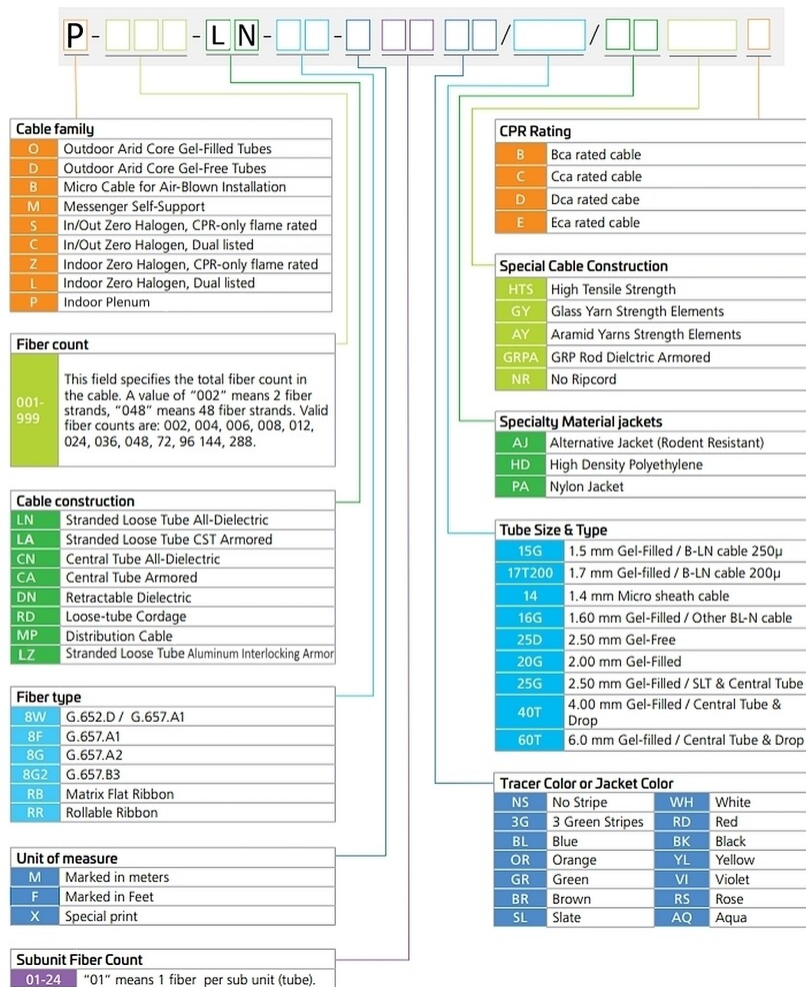

P-LN

Environmental Specifications

Environmental Space Plenum